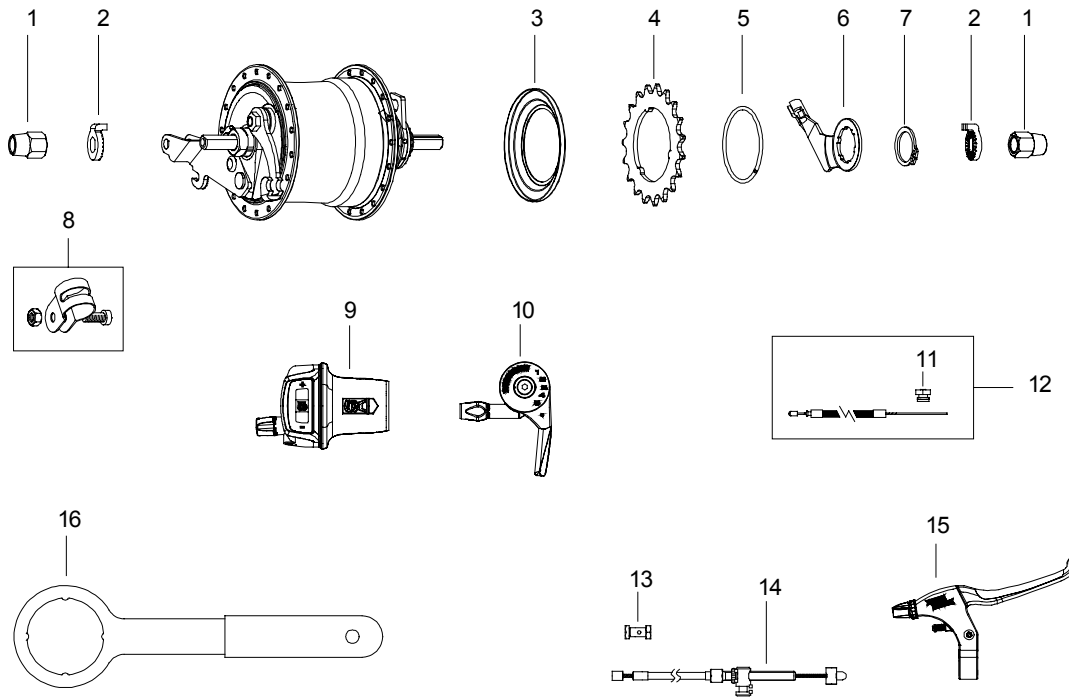

Item Sales

No.	No.	Description
1	HMN405	Cone Locknut – 4.8mm
2	HSA371	Cone Adjuster
3	HSB429	70mm Rear Brake Plate Assy.
4	HSA379	L.H. Cone

Item Sales

No.	No.	Description
5	HSA241	Cone Dustcap
6	HSA284	L.H. Ball Cage Assembly
7	HSA903	RX-RD5 Hub Shell Assembly
8	HSX181	Gear Internal Assembly

Item Sales

No.	No.	Description
9	HSA908	Axle Assembly
10	HSA921	Gear Ring Assembly
11	HSA927	Driver Assembly

Item Sales			Item Sales			Item Sales		
No.	No.	Description	No.	No.	Description	No.	No.	Description
1	HMN433	Dome Nut 13/32" – Stainless	5	HSL981	Sprocket Circlip	13	HSK715	Brake Cable Pinch Bolt Assembly
	HMN388	Dome Nut 13/32" – CP	6	HSJ212	Fulcrum Lever	14	HSK769	Brake Cable Assembly 1650mm – Slick Stainless
2	HMW529	Lockwasher – Xylan	7	HSL996	Fulcrum Lever Clip –Stainless		HSK766	Brake Cable Assembly 950mm – Slick Stainless
	HMW518	Lockwasher – CP		HSL983	Fulcrum Lever Clip	15	HSK742	Brake Lever BLS81 RH
3	HSL982	Sprocket Dustcap	8	HSL767	Brake Arm Clip Assembly –15.5mm		HSK743	Brake Lever BLS81 LH
4	HSL993	Sprocket 17T – 1/8", Flat		HCB101	Brake Arm Clip Assembly –15.9mm	16	HTR148	Ball Ring Spanner
	HSL991	Sprocket 18T – 1/8", Flat	9	HSJ999	TSC50 Shifter w/Cable			
	HSL992	Sprocket 19T – 1/8", Flat	10	HSJ201	SLC50 (T-type) Shifter w/Cable			
	HSL997	Sprocket 20T – 1/8", Flat		HSJ202	SLC50 (H-type) Shifter w/Cable			
	HSL998	Sprocket 22T – 1/8", Flat	11	HSL802	Rotary Cable Anchorage			
	HSL986	Sprocket 17T – 3/32", Flat	12	HSJ973	Cable/Casing with Rotary Cable Anchorage –2000x2250mm			
	HSL987	Sprocket 18T – 3/32", Flat						
	HSL988	Sprocket 19T – 3/32", Flat						
	HSL999	Sprocket 19T – 1/8", Dished						
	HSL200	Sprocket 20T – 1/8", Dished						
	HSL201	Sprocket 19T – 3/32", Dished						
	HSL202	Sprocket 20T – 3/32", Dished						